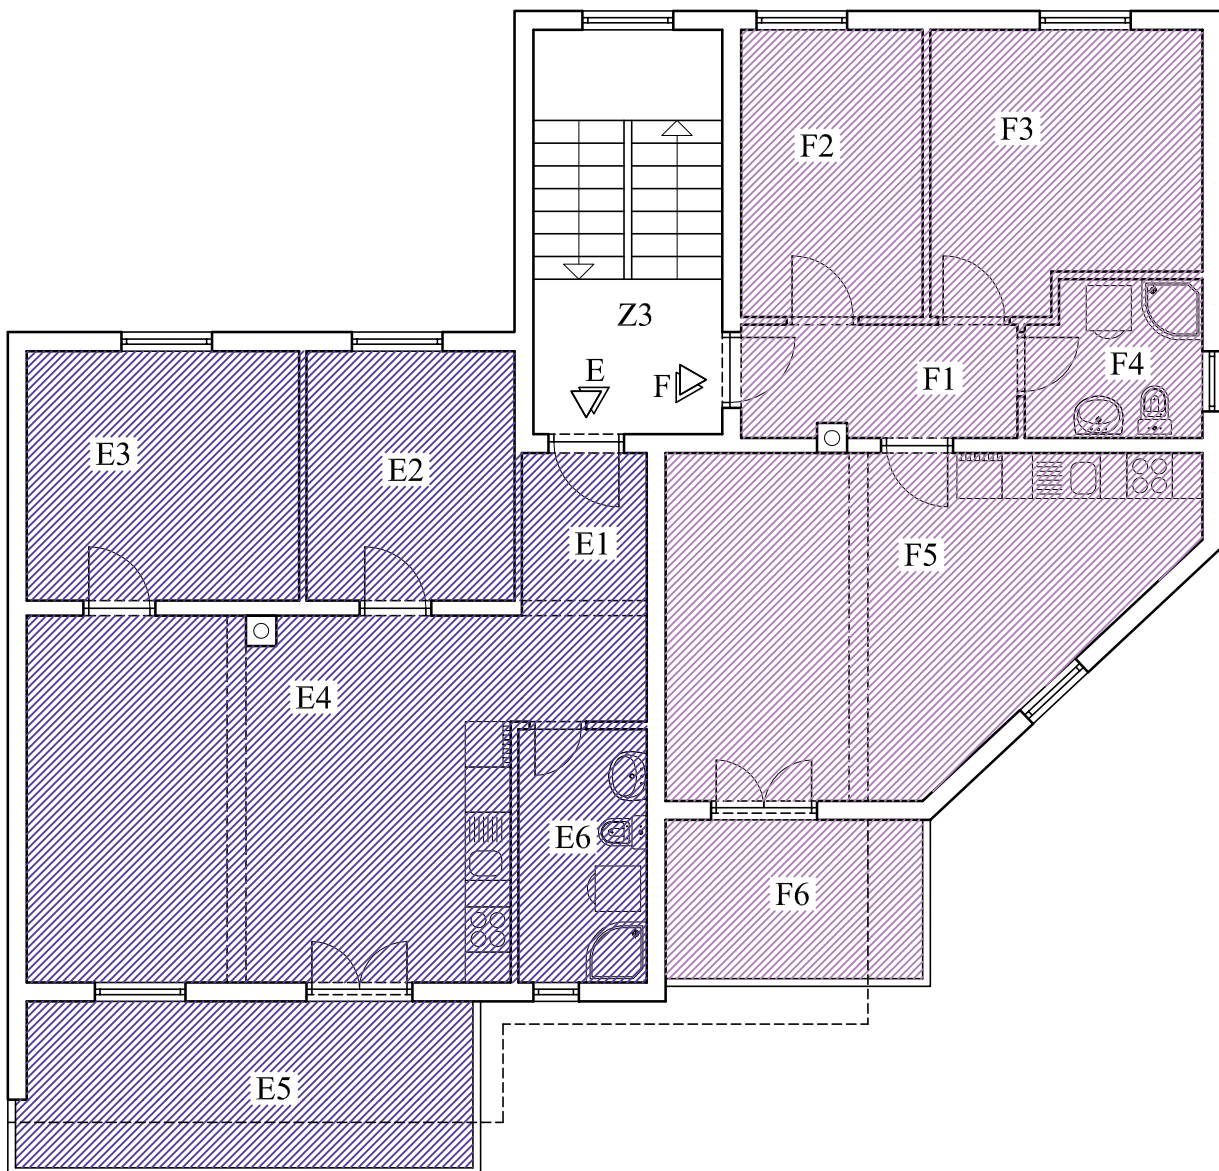

TLOCRT DRUGOG KATA