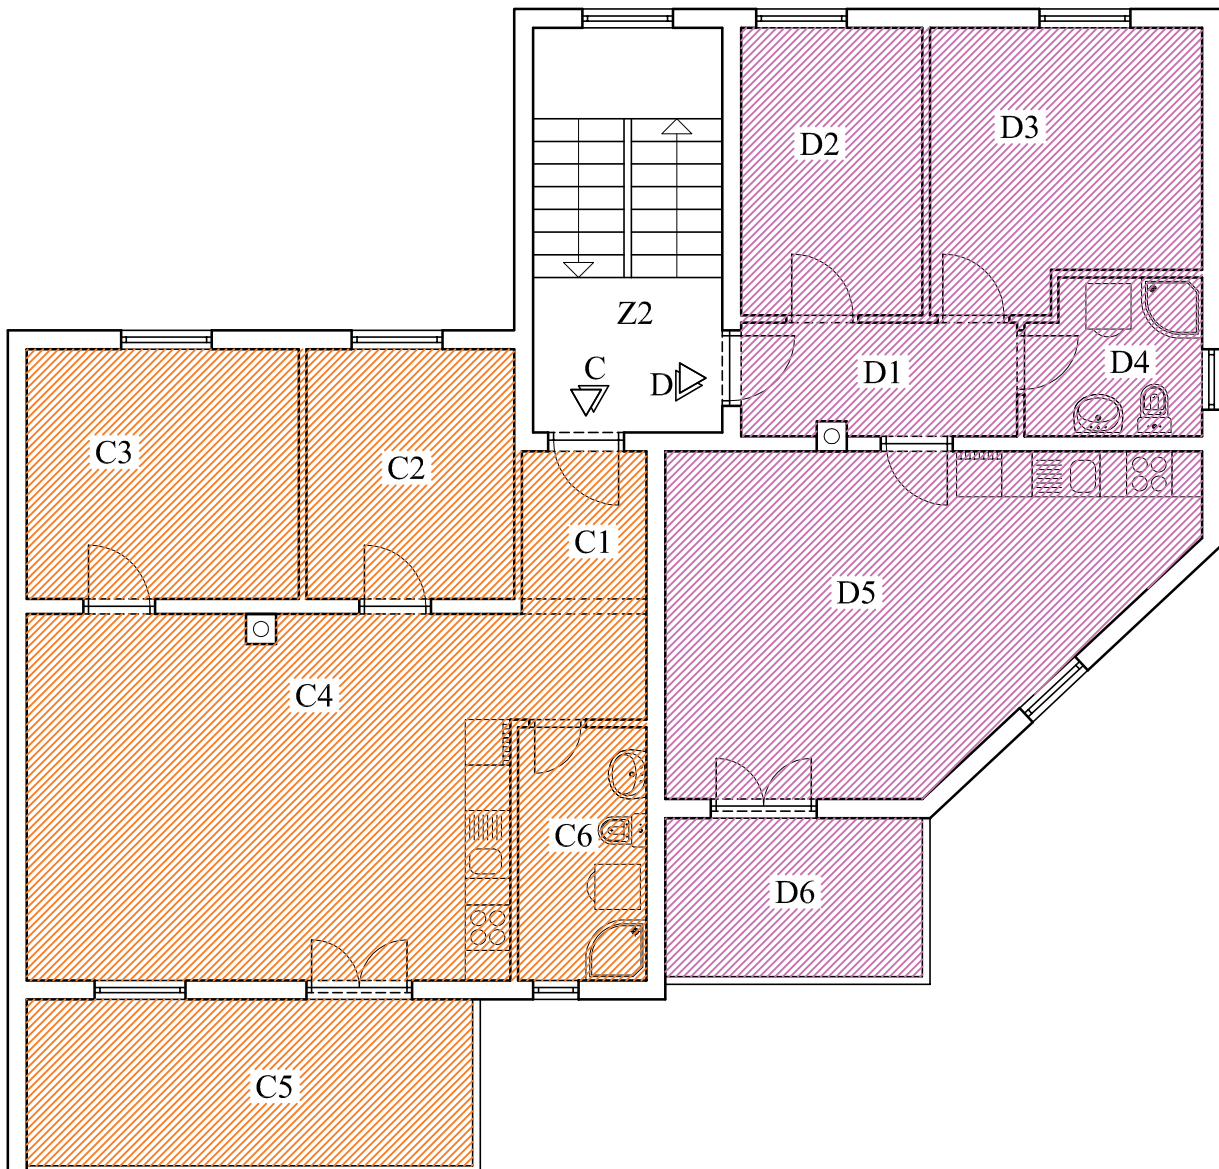

TLOCRT PRVOG KATA